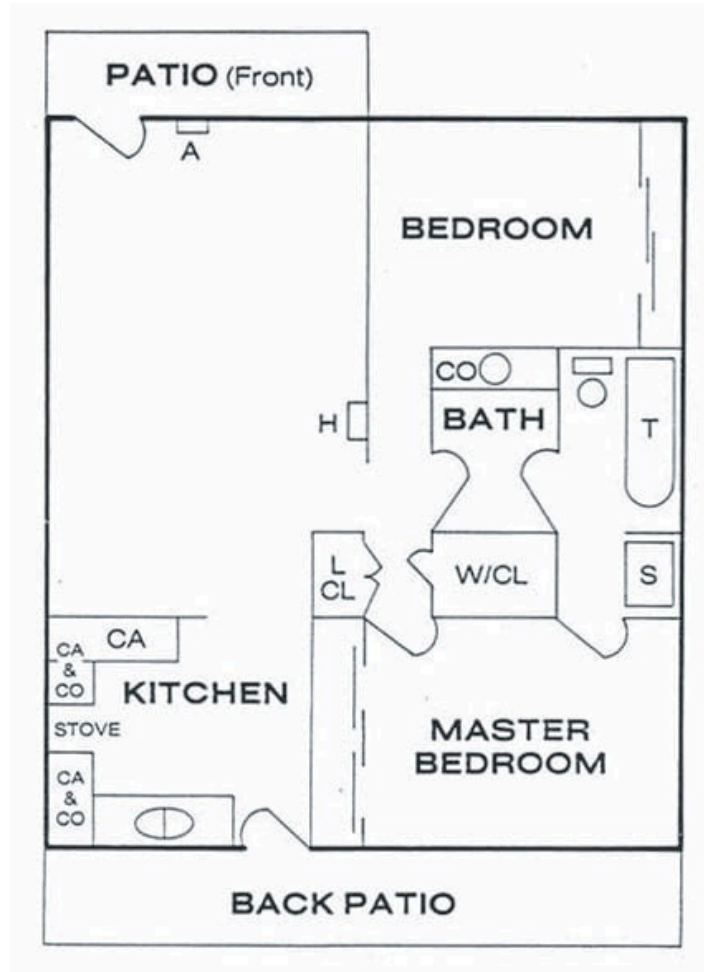

2 Bedroom

🛏 2 bed 🚿 1 bath

🏠 1050 sq ft \$2295 - \$2420*

Features

- Stylish Newly Remodeled Units
- Crown Molding Granite
- Counters Tile Flooring Spacious
- Floor Plans Private Patios,
- Balconies, Yards Vertical Blinds
- Air Conditioning Dishwashers
- Gas Barbeques Gas Cooking &
- Heating Garbage Disposals
- Ceiling Fans Wall-To-Wall
- Closets Cable TV Hookups