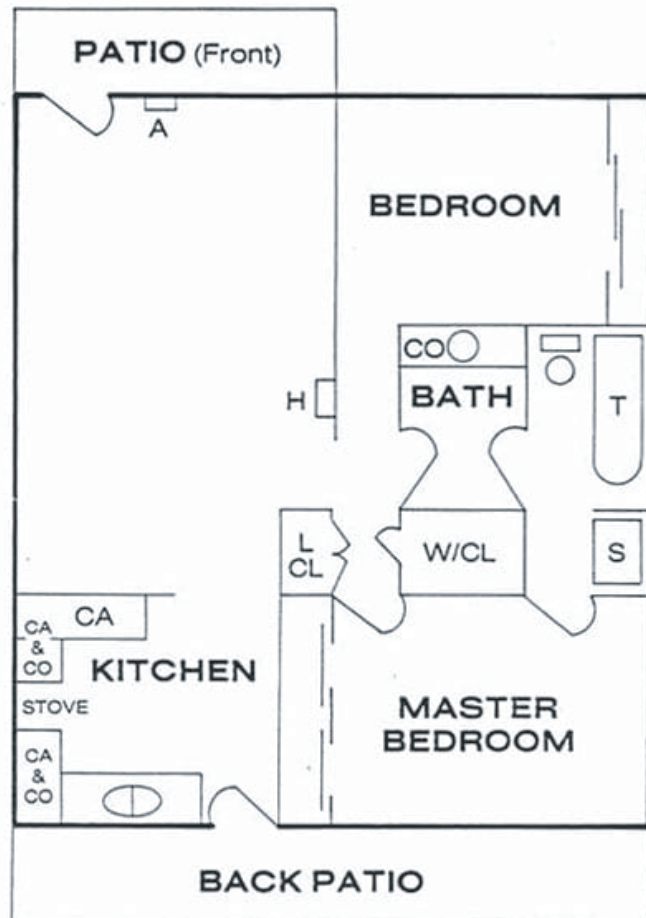

## 2 Bedroom

2 bed 1 bath  
1050 sq ft \$2295 - \$2395\*

### Features

- Stylish Newly Remodeled Units
- Crown Molding
- Granite Counters
- Tile Flooring
- Spacious Floor Plans
- Private Patios, Balconies, Yards
- Vertical Blinds
- Air Conditioning
- Dishwashers
- Gas Barbeques
- Gas Cooking & Heating
- Garbage Disposals
- Ceiling Fans
- Wall-To-Wall Closets
- Cable TV Hookups