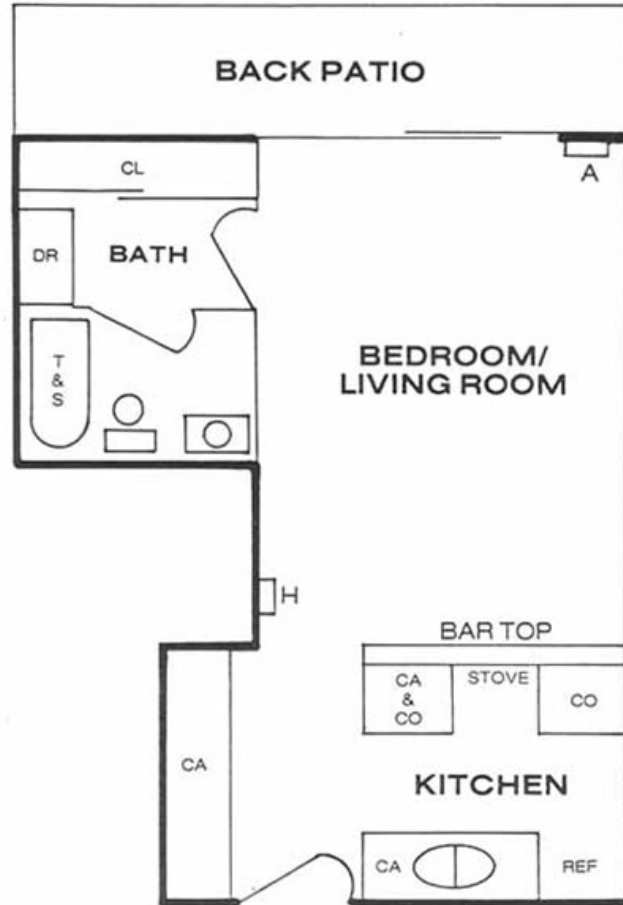

# Studio

🛏 Studio     🚿 1 bath  
📏 650 sq ft     \$1795 – \$1895\*

## Features

- Stylish Newly Remodeled Units
- Crown Molding
- Granite Counters
- Tile Flooring
- Spacious Floor Plans
- Private Patios, Balconies, Yards
- Vertical Blinds
- Air Conditioning
- Gas Barbeques
- Gas Cooking & Heating
- Garbage Disposals
- Ceiling Fans
- Wall-To-Wall Closets
- Cable TV Hookups