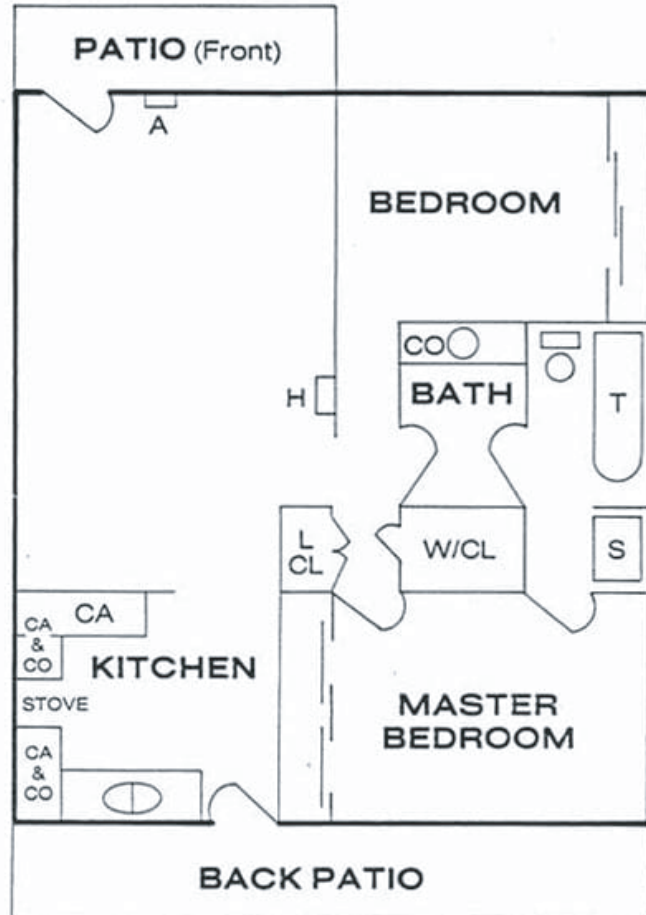

2 Bedroom

2 bed 1 bath

1050 sq ft $2095 - $2220*

Features

Stylish Newly Remodeled Units

Crown Molding

Granite Counters

Tile Flooring

Spacious Floor Plans

Private Patios, Balconies, Yards

Vertical Blinds

Air Conditioning

Dishwashers

Gas Barbeques

Gas Cooking & Heating

Garbage Disposals

Ceiling Fans

Wall-To-Wall Closets

Cable TV Hookups

Lorem ipsum dolor sit amet, consectetur adipiscing elit. Proin mauris nibh, lobortis ut nisi quis, pulvinar tristique diam. Nunc a feugiat diam. Vestibulum ut tincidunt lorem, ut aliquam dolor. Nulla elementum felis vel ipsum porttitor dictum.