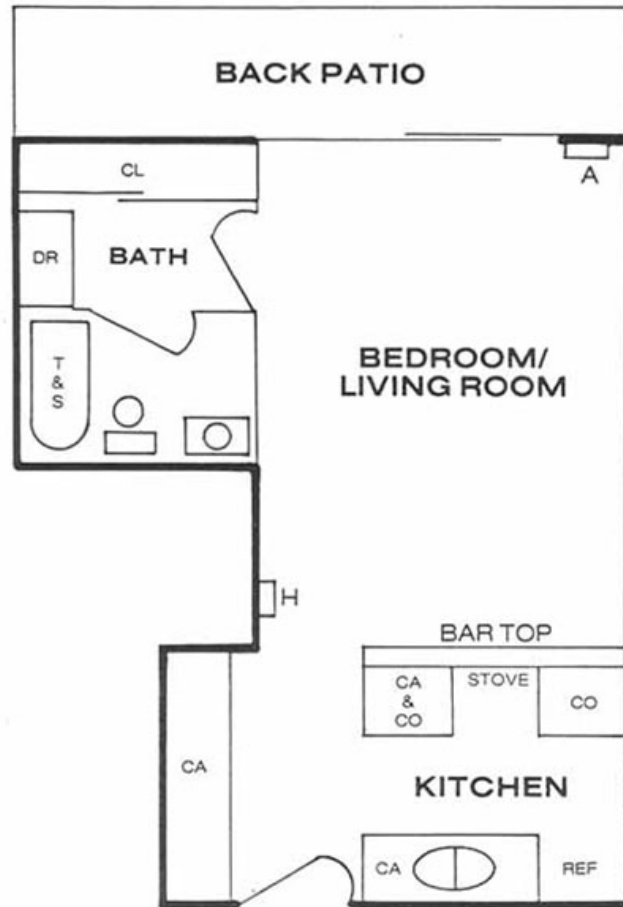

Studio

🛏 Studio 🚿 1 bath
📏 650 sq ft \$1685 – \$1785*

Features

- Stylish Newly Remodeled Units
- Crown Molding
- Granite Counters
- Tile Flooring
- Spacious Floor Plans
- Private Patios, Balconies, Yards
- Vertical Blinds
- Air Conditioning
- Gas Barbeques
- Gas Cooking & Heating
- Garbage Disposals
- Ceiling Fans
- Wall-To-Wall Closets
- Cable TV Hookups